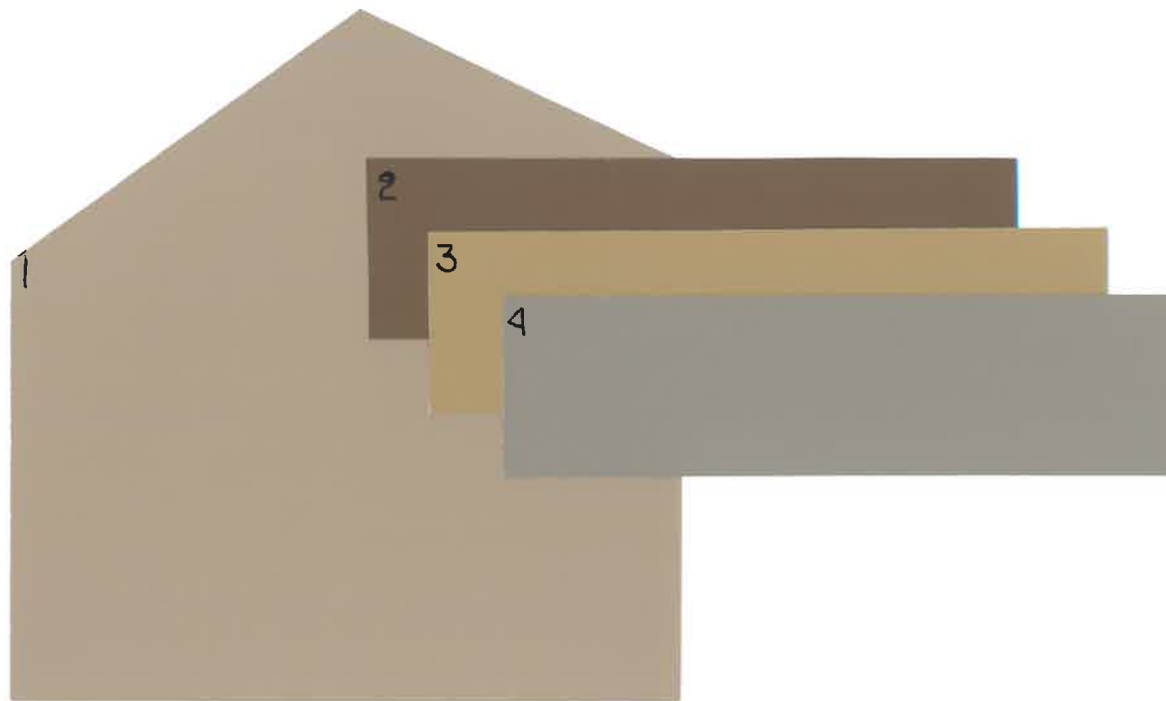

Aviano

Cottonwood Collection

Scheme 3

1. Body - SW7519 Mexican Sand - LRV 33
2. Trim - SW7523 Burnished Brandy - LRV 13
3. Accent - SW6123 Baguette - LRV 32
4. Accent - SW7508 Tavern Taupe - LRV 27

*Note: Colors have been updated to the nearest SW palette color and may not be an exact match. These colors are not recommended for touch-ups; complete repairs