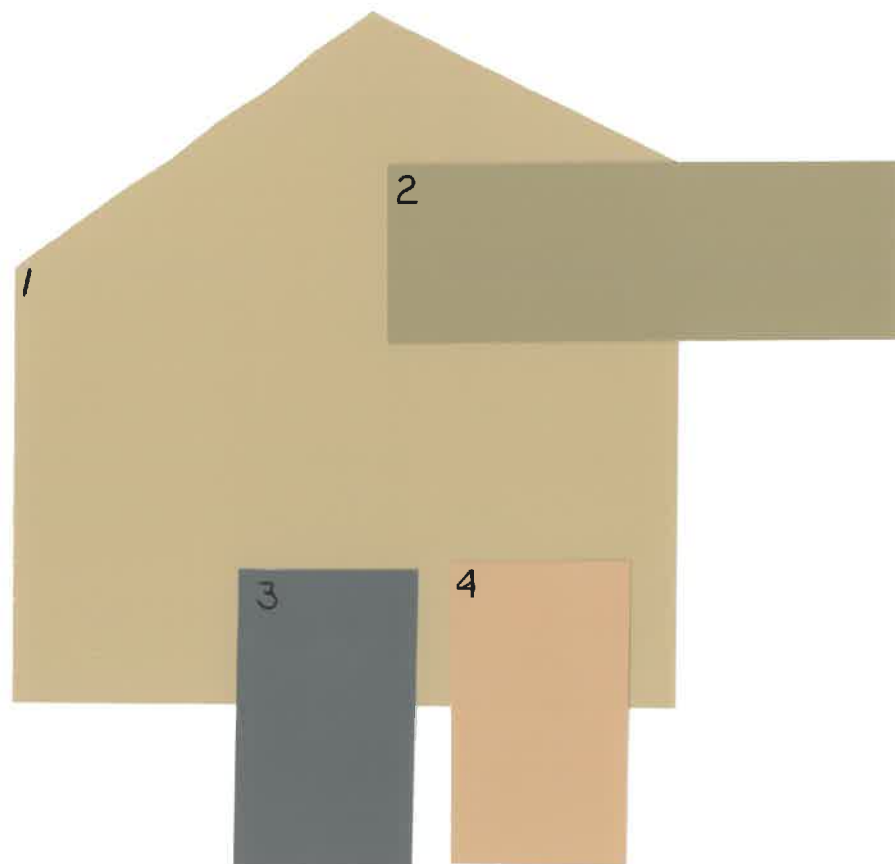

Aviano

Cottonwood Collection

Scheme 1

1. Body - SW2821 Downing Stone - LRV35
2. Trim - SW2851 Sage Green Light - LRV16
3. Accent - SW2846 Roycroft Bronze Green - LRV8
4. Accent - SW6150 Universal Khaki - LRV42

*Note: Colors have been updated to the nearest SW palette color and may not be an exact match. These colors are not recommended for touch-ups; complete repaint only.

Aviano

Cottonwood Collection

Scheme 2