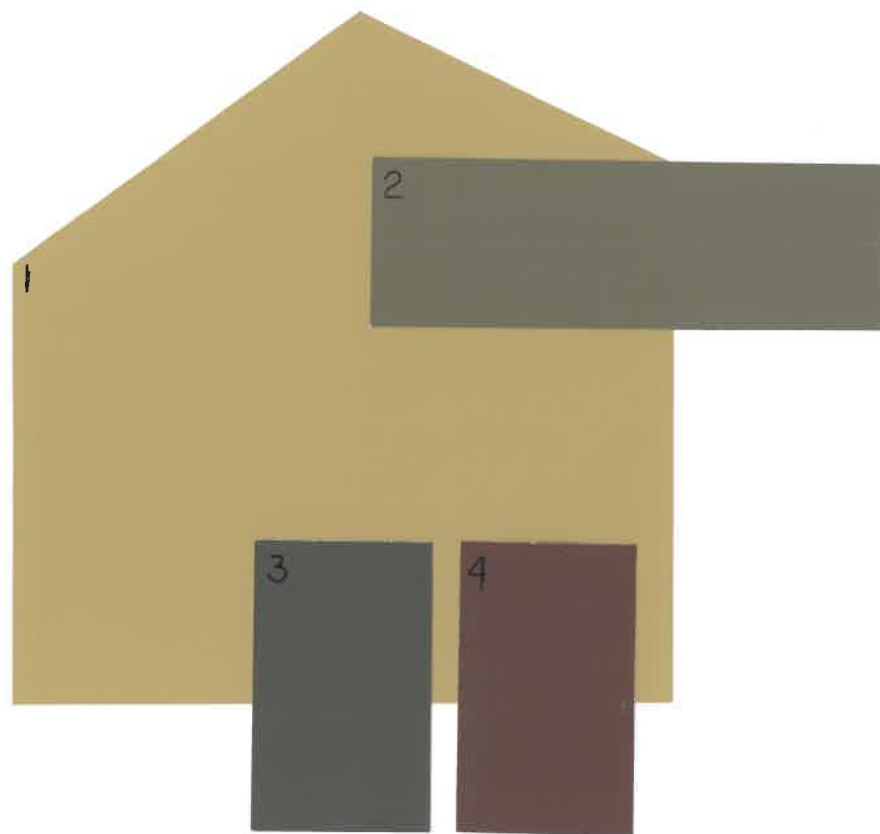

Aviano

Cottonwood Collection

Scheme 6

1. Body – SW7699 Rustic City – LRV 37
2. Trim - SW2843 Roycroft Brass - LRV 15
3. Accent - SW7745 Muddled Basil - LRV 11
4. Accent - SW2837 Aurora Brown – LRV 8

*Note: Colors have been updated to the nearest SW palette color and may not be an exact match. These colors are not recommended for touch-ups; complete repaint only.