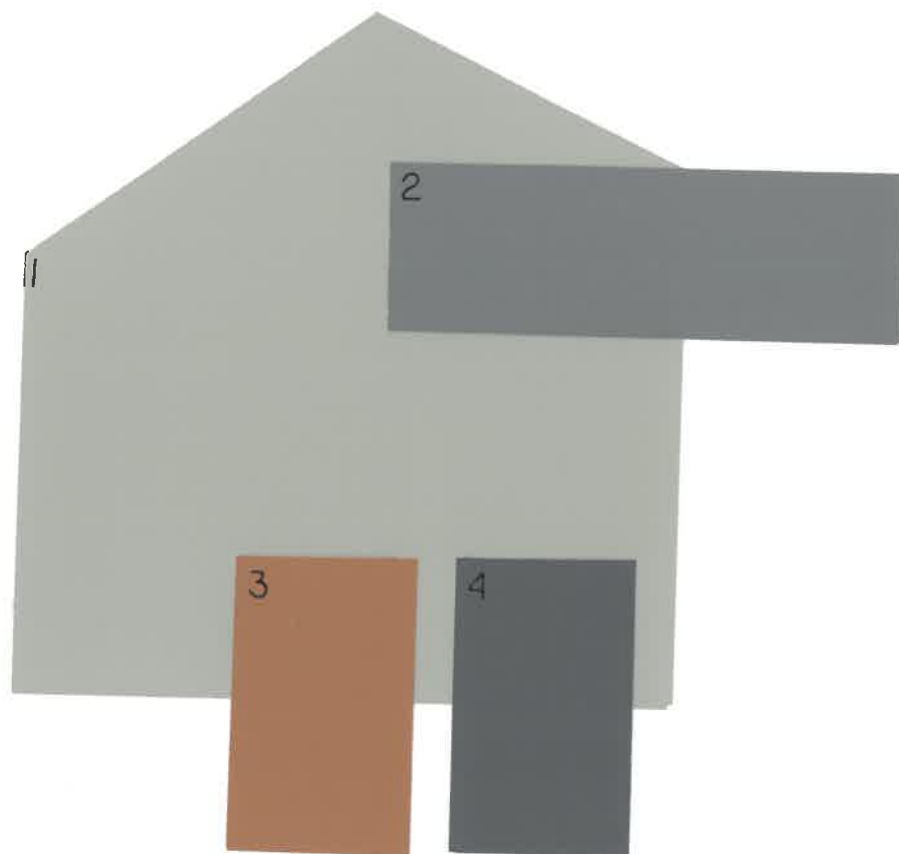

Aviano

Cottonwood Collection

Scheme 9

1. Body - SW6171 Chatroom - LRV 41
2. Trim - SW2849 Westchester Gray - LRV 20
3. Accent - SW7710 Brandywine - LRV 19
4. Accent - SW2848 Roycroft Pewter - LRV 11

*Note: Colors have been updated to the nearest SW palette color and may not be an exact match. These colors are not recommended for touch-ups; complete repaint only.