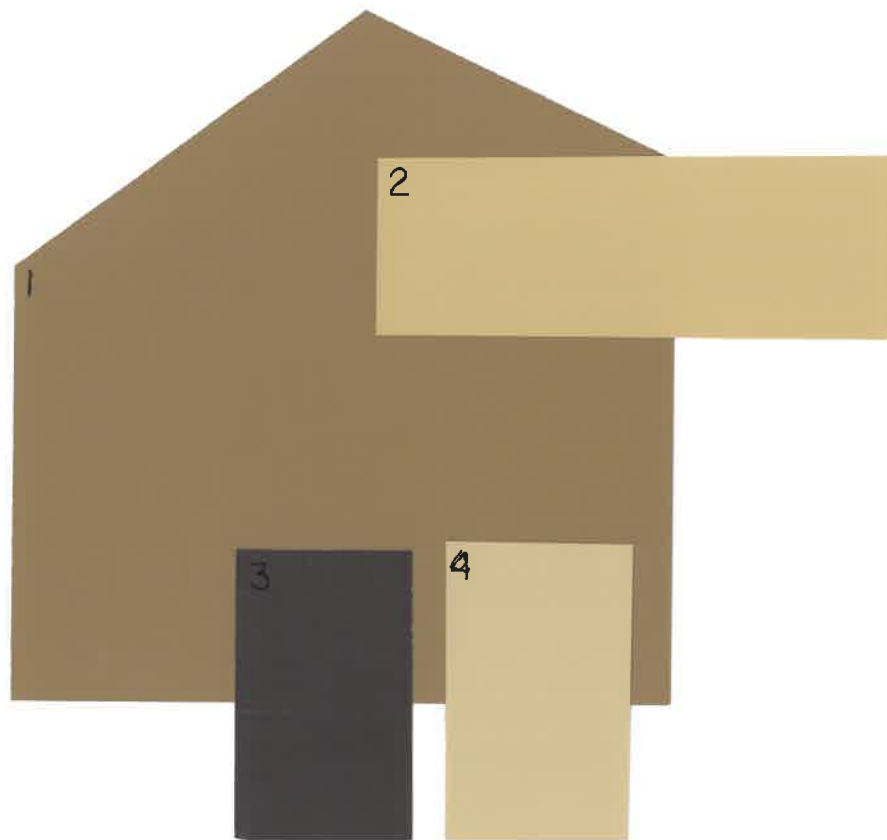

Aviano

Cottonwood Collection

Scheme 4

1. Body - SW2824 Renwick Golden Oak - LRV 22
2. Trim - SW2813 Downing Straw - LRV 43
3. Accent - SW2838 Polished Mahogany - LRV 3
4. Accent - SW7697 Safari - LRV 46

*Note: Colors have been updated to the nearest SW palette color and may not be an exact match. These colors are not recommended for touch-ups; complete repaint only.