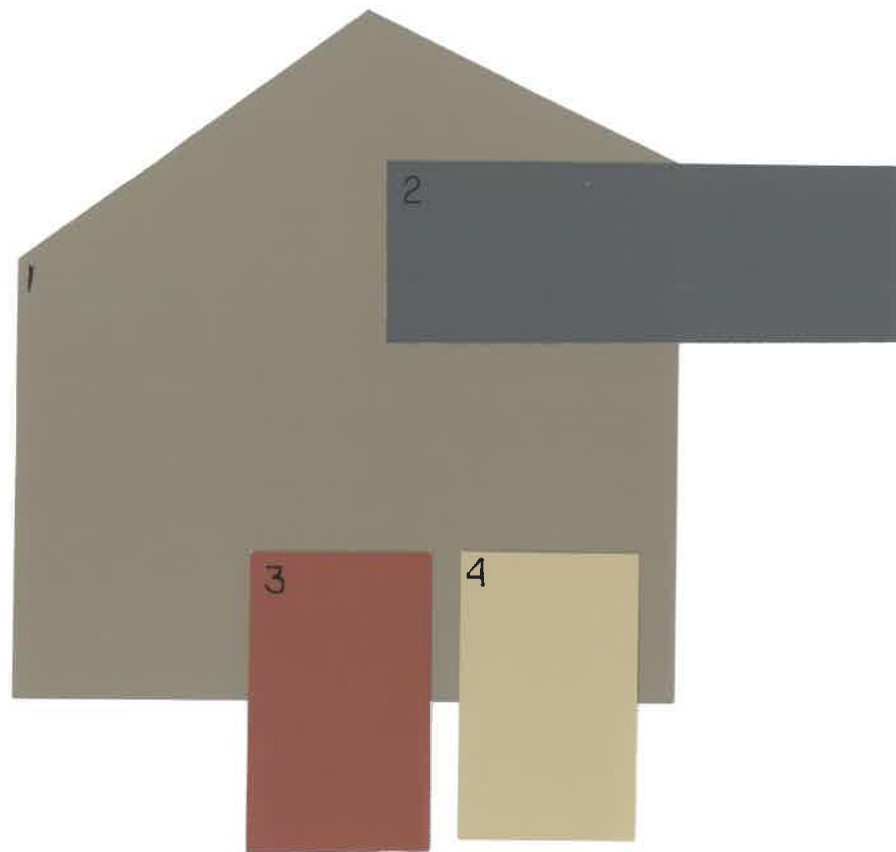

Aviano Cottonwood Collection

Scheme 7

1. Body - SW2841 Weathered Shingle - LRV 23
2. Trim - SW2848 Roycroft Pewter - LRV 11
3. Accent - SW7598 Sierra Redwood - LRV 15
4. Accent - SW6143 Basket Beige - LRV 43

*Note: Colors have been updated to the nearest SW palette color and may not be an exact match. These colors are not recommended for touch-ups; complete repaint only.