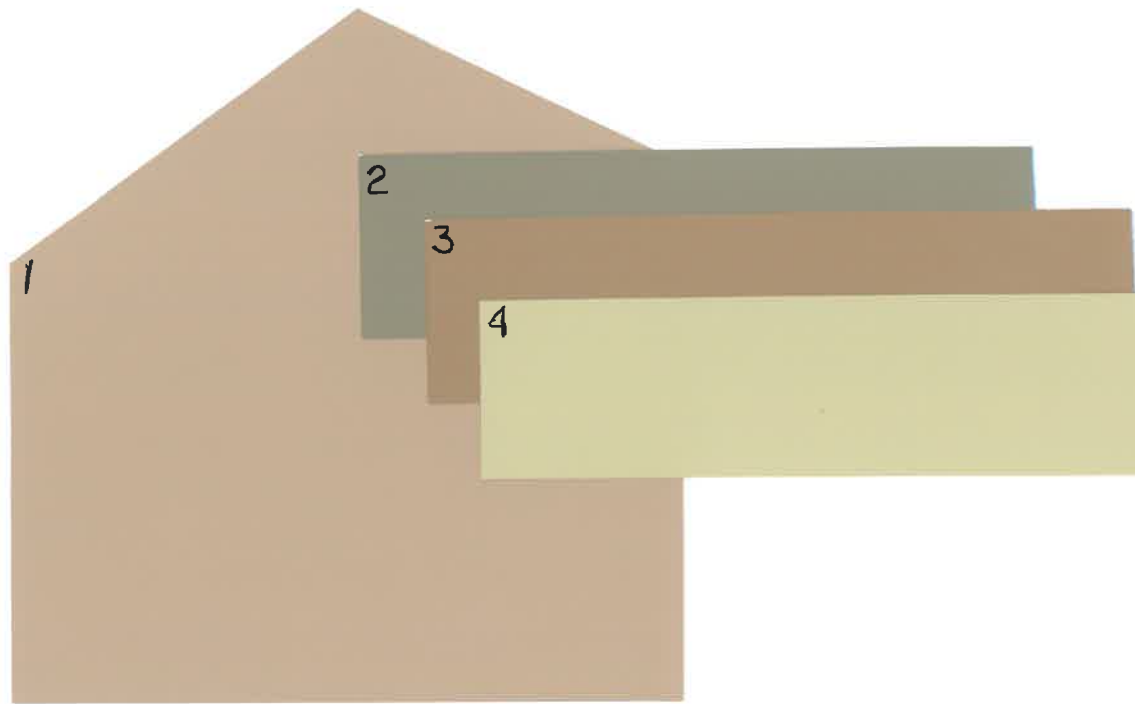

Aviano

Cottonwood Collection

Scheme 5

1. Body - SW6094 Sensational Sand - LRV 40
2. Trim - SW6158 Sawdust - LRV 26
3. Accent - SW7725 Yearling - LRV 27
4. Accent - SW7732 Lemongrass - LRV 51

*Note: Colors have been updated to the nearest SW palette color and may not be an exact match. These colors are not recommended for touch-ups; complete repa