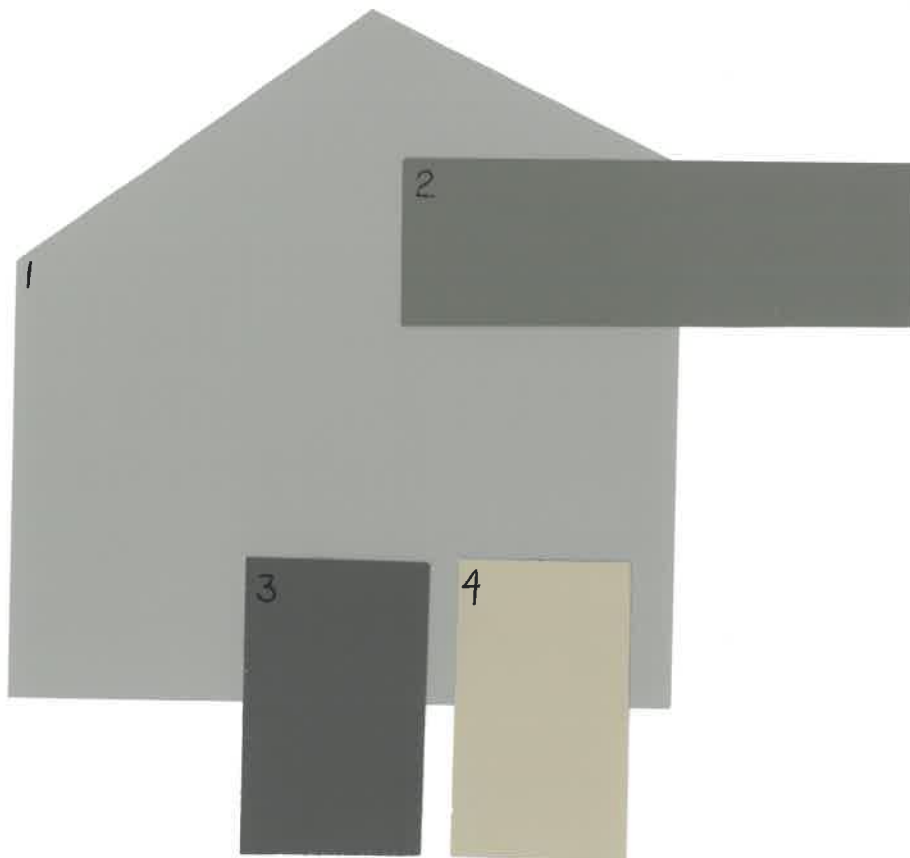

Aviano

Cottonwood Collection

Scheme 1

1. Body - SW2821 Downing Stone - LRV35
2. Trim - SW2851 Sage Green Light - LRV16
3. Accent - SW2846 Roycroft Bronze Green - LRV8
4. Accent - SW6150 Universal Khaki - LRV42

*Note: Colors have been updated to the nearest SW palette color and may not be an exact match. These colors are not recommended for touch-ups; complete repaint only.

Aviano

Cottonwood Collection

Scheme 2