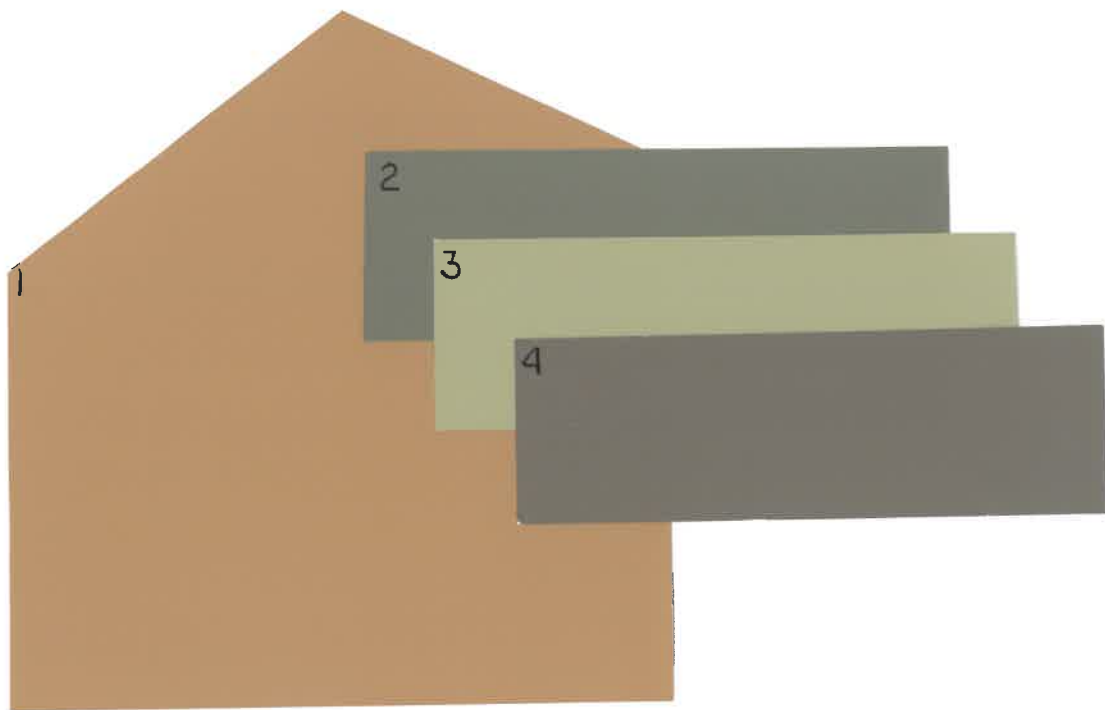

Aviano Cottonwood Collection

Scheme 8

1. Body - SW6116 Tatami Tan - LRV 30
2. Trim - SW7740 Messenger Bag - LRV 19
3. Accent - SW7736 Garden Sage - LRV 38
4. Accent - SW7509 Tiki Hut - LRV 18

*Note: Colors have been updated to the nearest SW palette color and may not be an exact match. These colors are not recommended for touch-ups; complete repaint only.