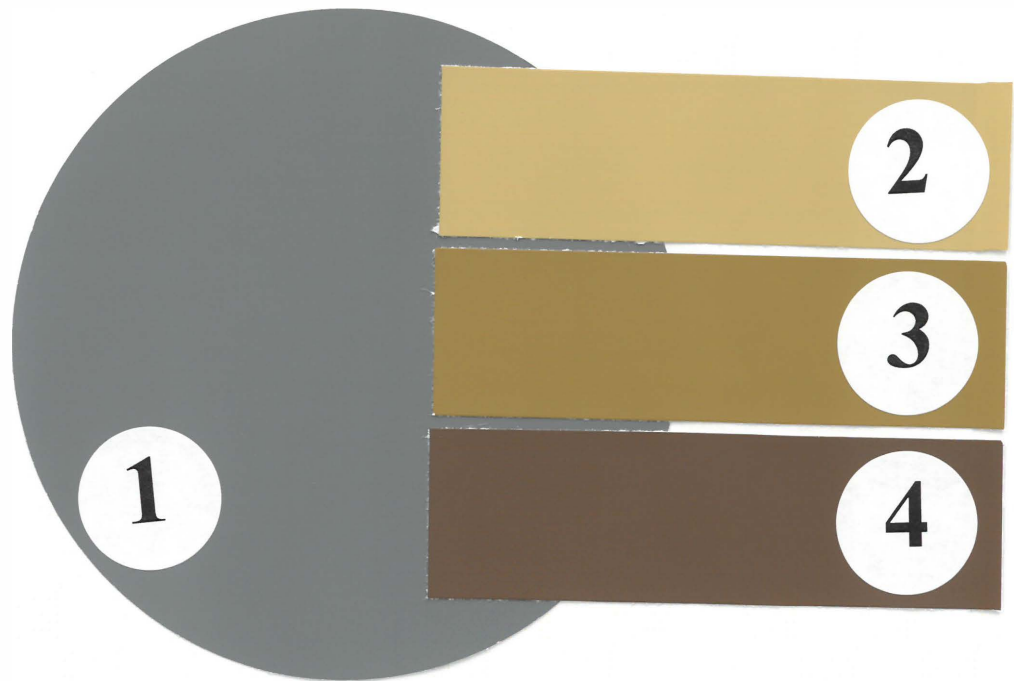

Aviano

Mesquite Collection

Scheme 1

1. Body – SW2820 Downing Earth – LRV 20
2. Trim – SW2805 Renwick Beige – LRV 45
3. Accent – SW2803 Rookwood Terra Cotta – LRV 15
4. Accent – SW2808 Rookwood Dark Brown – LRV 7

***Note:** Colors have been updated to the nearest SW palette color and may not be an exact match. These colors are not recommended for touch-ups; complete repaint only.

Aviano at Desert Ridge Mesquite Collection

Scheme 2

1. Body-SW2849 Westchester Gray
2. Trim-SW2813 Downing Straw
3. Popout-SW2814 Rookwood Antique Gold
4. Accent-SW2807 Rookwood Medium Brown

Aviano

Mesquite Collection

Scheme 3

1. Body – SW7548 Portico – LRV 42
2. Trim – SW7033 Brainstorm Bronze – LRV 15
3. Accent – SW7715 Pottery Urn – LRV 27
4. Accent – SW7633 Taupe Tone – LRV 36

*Note: Colors have been updated to the nearest SW palette color and may not be an exact match. These colors are not recommended for touch-ups; complete repaint only.

Aviano Mesquite Collection

Scheme 9

1. Body – SW7705 Wheat Penny – LRV 19
2. Trim – SW6082 Cobble Brown – LRV 15
3. Accent – SW7713 Tawny Tan – LRV 47
4. Accent – SW6138 Artifact – LRV 24