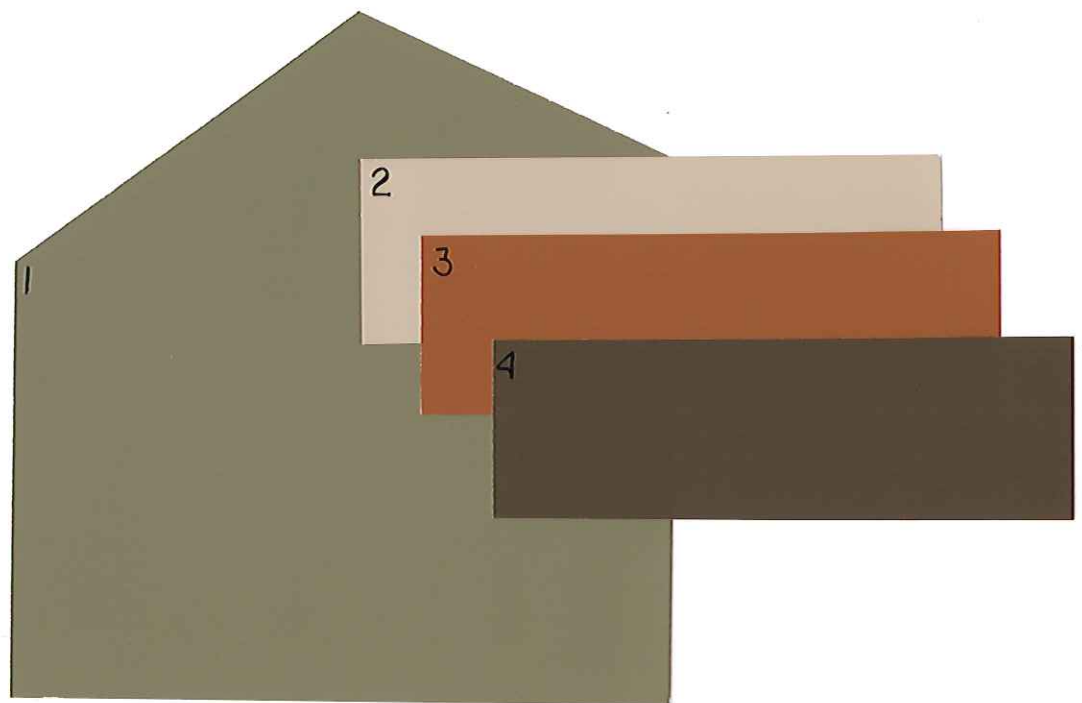

Aviano

Mesquite Collection

Scheme 1

1. Body – SW2820 Downing Earth – LRV 20
2. Trim – SW2805 Renwick Beige – LRV 45
3. Accent – SW2803 Rookwood Terra Cotta – LRV 15
4. Accent – SW2808 Rookwood Dark Brown – LRV 7

***Note:** Colors have been updated to the nearest SW palette color and may not be an exact match. These colors are not recommended for touch-ups; complete repaint only.

Aviano at Desert Ridge Mesquite Collection

Scheme 2

1. Body-SW2849 Westchester Gray
2. Trim-SW2813 Downing Straw
3. Popout-SW2814 Rookwood Antique Gold
4. Accent-SW2807 Rookwood Medium Brown

Aviano

Mesquite Collection

Scheme 3

1. Body – SW7548 Portico – LRV 42
2. Trim – SW7033 Brainstorm Bronze – LRV 15
3. Accent – SW7715 Pottery Urn – LRV 27
4. Accent – SW7633 Taupe Tone – LRV 36