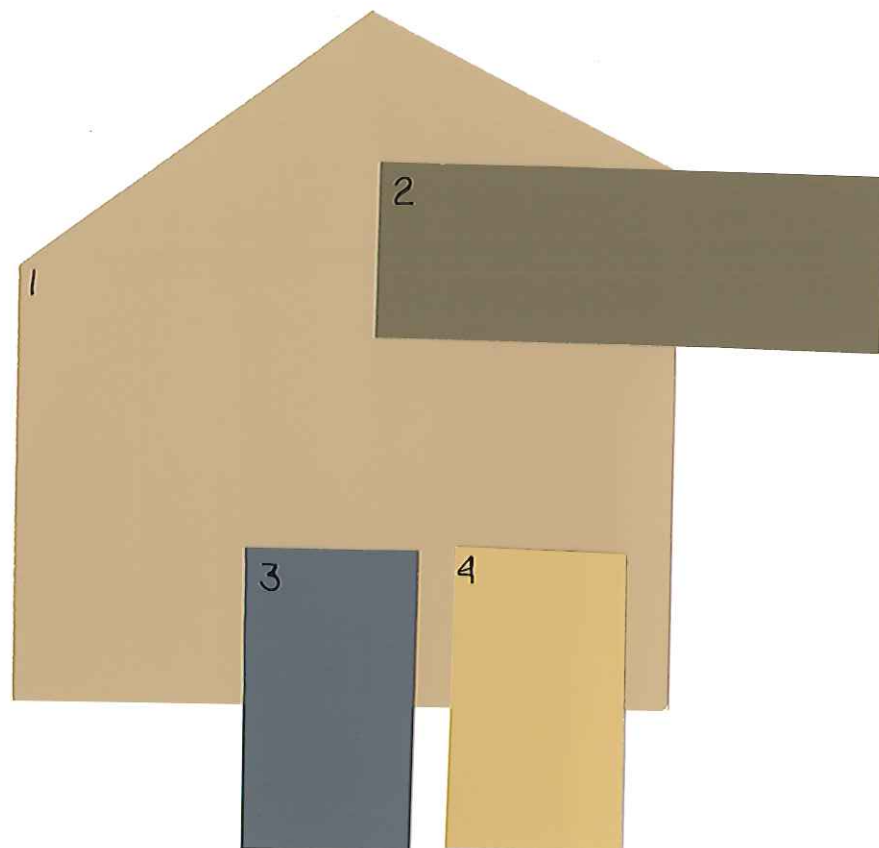

Aviano

Mesquite Collection

Scheme 4

1. Body – SW7538 Tamarind – LRV 40
2. Trim – SW7509 Tiki Hut – LRV 18
3. Accent – SW6257 Gibraltar – LRV 13
4. Accent – SW7693 Stonebriar – LRV 43

*Note: Colors have been updated to the nearest SW palette color and may not be an exact match. These colors are not recommended for touch-ups; complete repaint only.