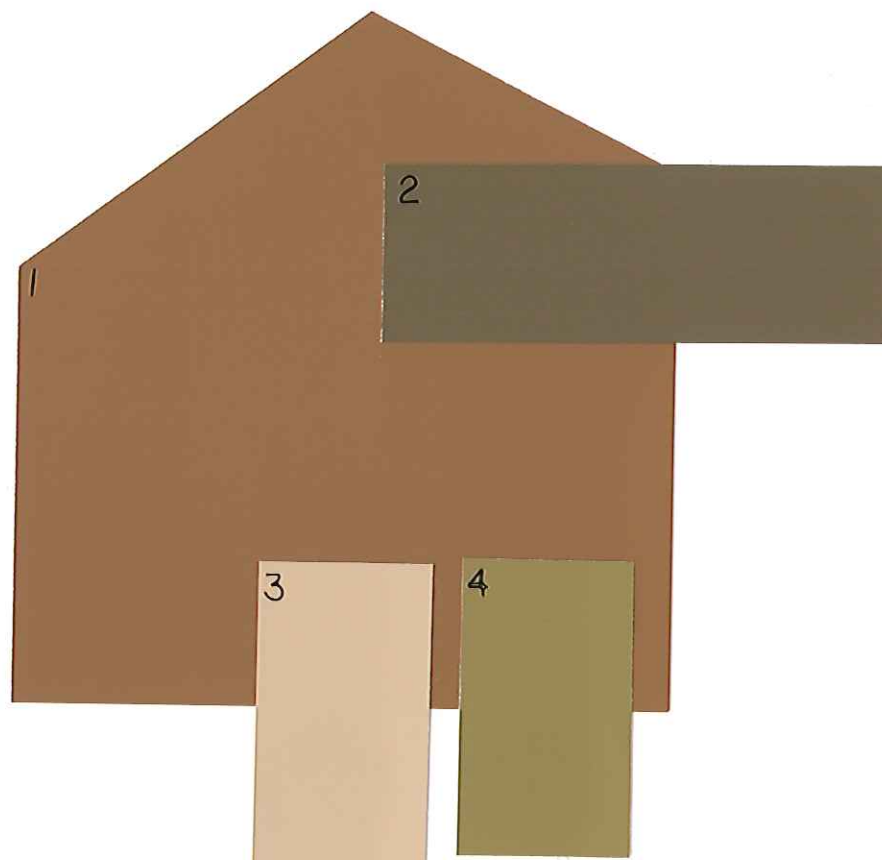

Aviano Mesquite Collection

Scheme 9

1. Body – SW7705 Wheat Penny – LRV 19
2. Trim – SW6082 Cobble Brown – LRV 15
3. Accent – SW7713 Tawny Tan – LRV 47
4. Accent – SW6138 Artifact – LRV 24

*Note: Colors have been updated to the nearest SW palette color and may not be an exact match. These colors are not recommended for touch-ups; complete repaint only.