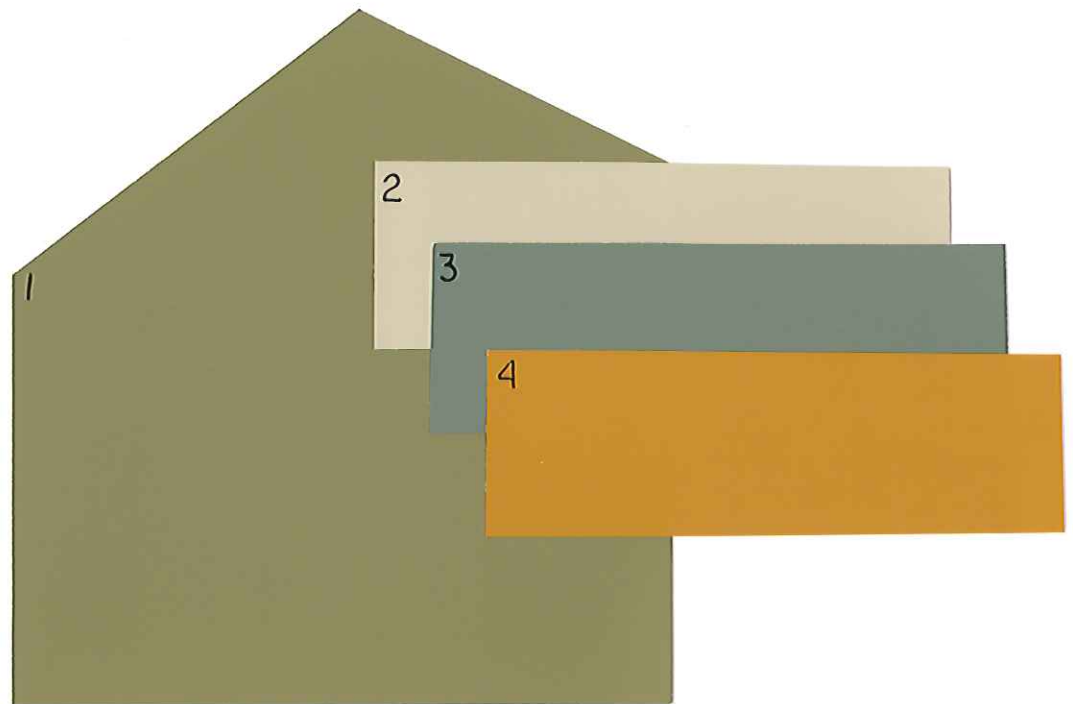

Aviano

Mesquite Collection

Scheme 8

1. Body – SW2815 Renwick Olive - LRV 25
2. Trim – SW2822 Downing Sand - LRV 52
3. Accent – SW6207 Retreat - LRV 20
4. Accent – SW2817 Rockwood Amber - LRV 28

*Note: Colors have been updated to the nearest SW palette color and may not be an exact match. These colors are not recommended for touch-ups; complete repaint only.