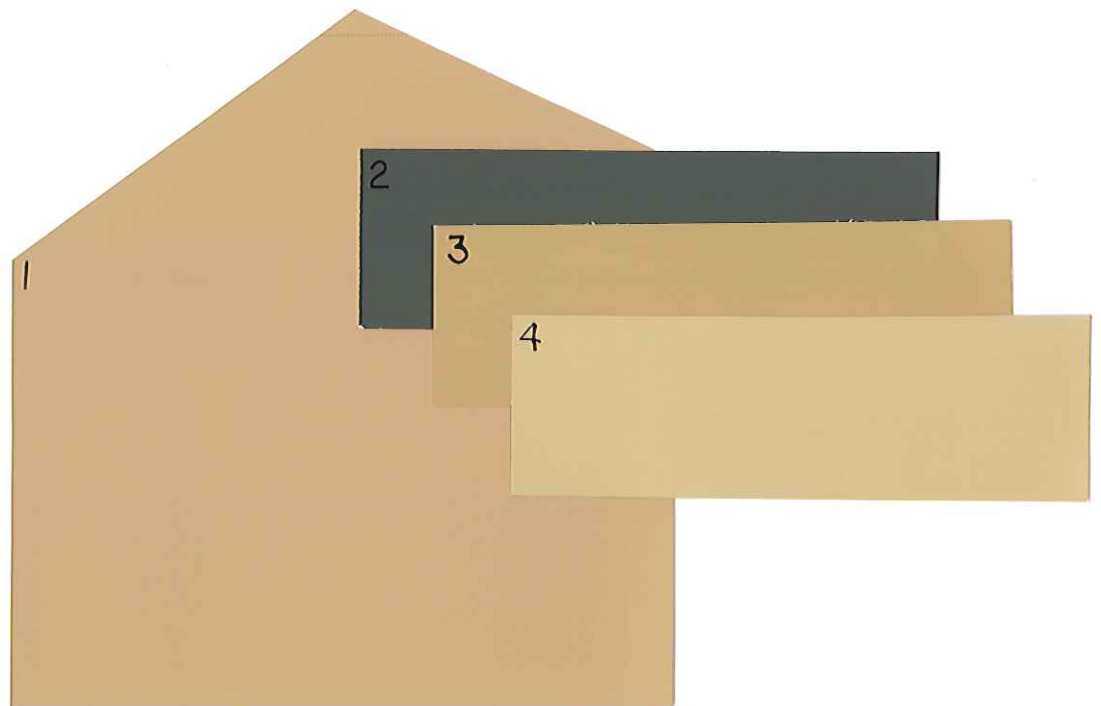

Aviano

Mesquite Collection

Scheme 5

1. Body – SW7720 Deer Valley - LRV 40
2. Trim – SW7674 Peppercorn - LRV 12
3. Accent – SW7695 Mesa Tan - LRV 37
4. Accent – SW7697 Safari - LRV 46

*Note: Colors have been updated to the nearest SW palette color and may not be an exact match. These colors are not recommended for touch-ups; complete repaint only.