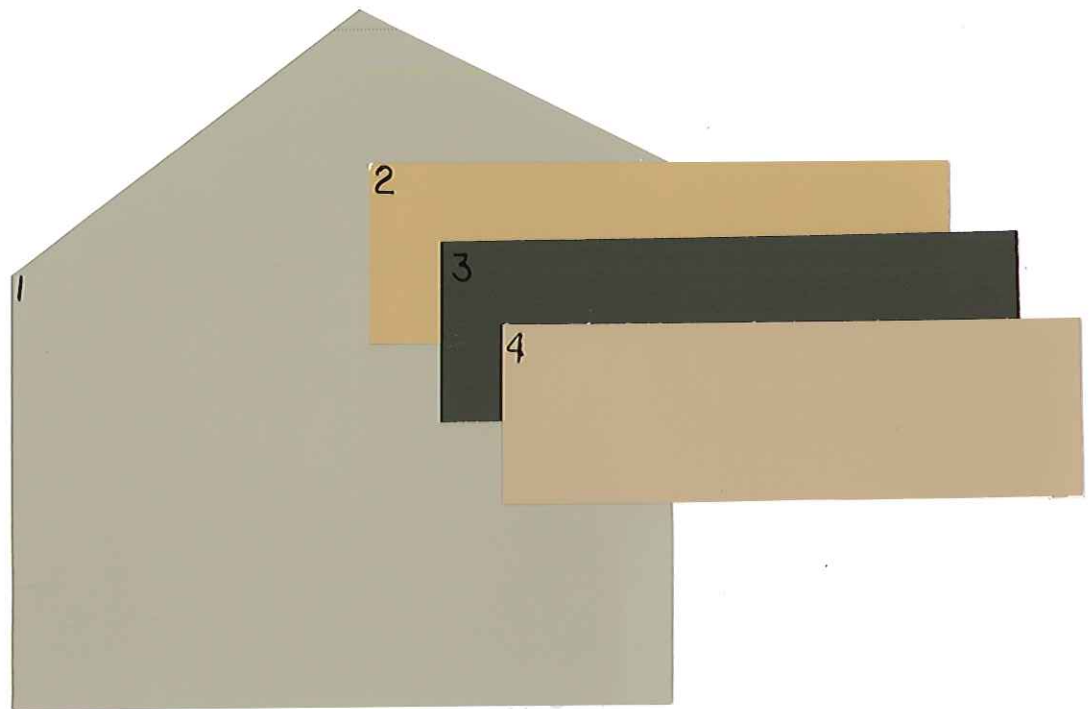

*Note: Colors have been updated to the nearest SW palette color and may not be an exact match. These colors are not recommended for touch-ups; complete repaint only.

Aviano

Mesquite Collection

Scheme 5

1. Body – SW7720 Deer Valley - LRV 40
2. Trim – SW7674 Peppercorn - LRV 12
3. Accent – SW7695 Mesa Tan - LRV 37
4. Accent – SW7697 Safari - LRV 46

*Note: Colors have been updated to the nearest SW palette color and may not be an exact match. These colors are not recommended for touch-ups; complete repaint only.

Aviano Mesquite Collection

Scheme 6

1. Body – SW7680 Lanyard – LRV 35
2. Trim – SW7510 Chateau Brown – LRV 7
3. Accent – SW7702 Spiced Cider – LRV 24
4. Accent – SW7518 Beach House – LRV 47

*Note: Colors have been updated to the nearest SW palette color and may not be an exact match. These colors are not recommended for touch-ups; complete repaint only.

Aviano

Mesquite Collection

Scheme 7

1. Body – SW7639 Ethereal Mood - LRV 38
2. Trim – SW7695 Mesa Tan - LRV 37
3. Accent – SW7675 Sealskin - LRV 6
4. Accent – SW6108 Latte - LRV 39