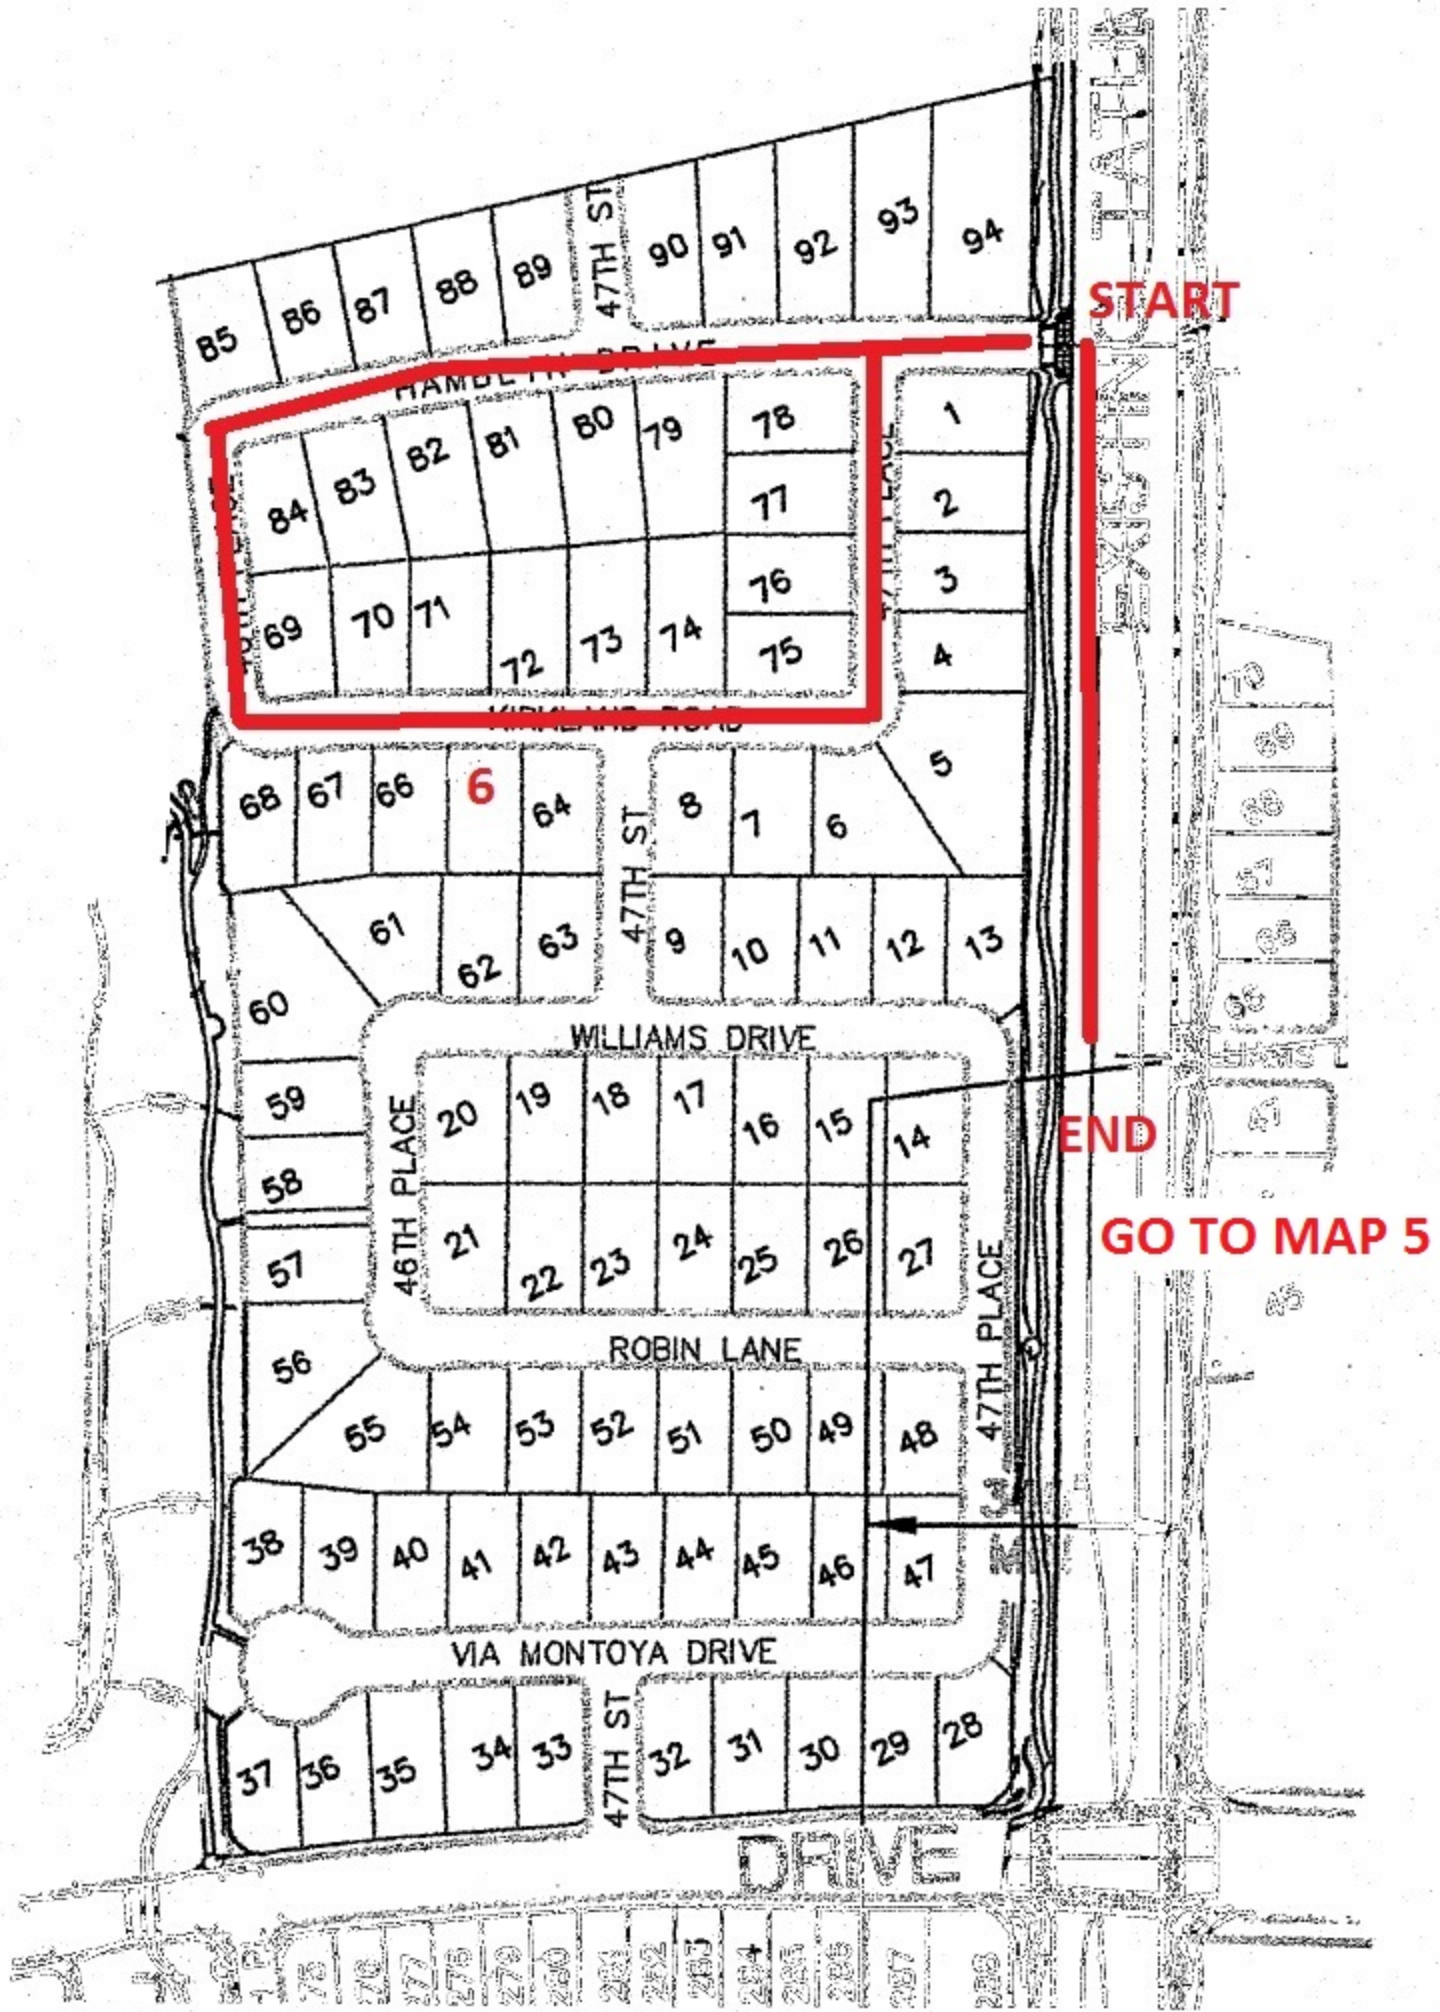

END: GO TO MAP 2

START

END

Parcel 26

GO TO MAP 4

Parcel 18

Parcel 7.5

GO TO MAP 6

END

START

Parcel 7.7

GO TO CIELO
ENTER VISTA BONITA

END

GO TO MAP 7

START

Parcel 7.8

KEY MAP
1"=160'

END
41ST STREET
BACK TO CASHMAN DRIVE
GOTO MAP 8

START

AVIANO

A TOLL BROTHERS COMMUNITY

AT

Desert Ridge

GREY PICKETT
landscape architecture community design

START

LEFT ON BLACK MOUNTAIN BLVD

GO TO MAP 9

END

BLACK MOUNTAIN PARKWAY

PINNACLE PEAK ROAD

DEER VALLEY DRIVE

ADAMS STREET