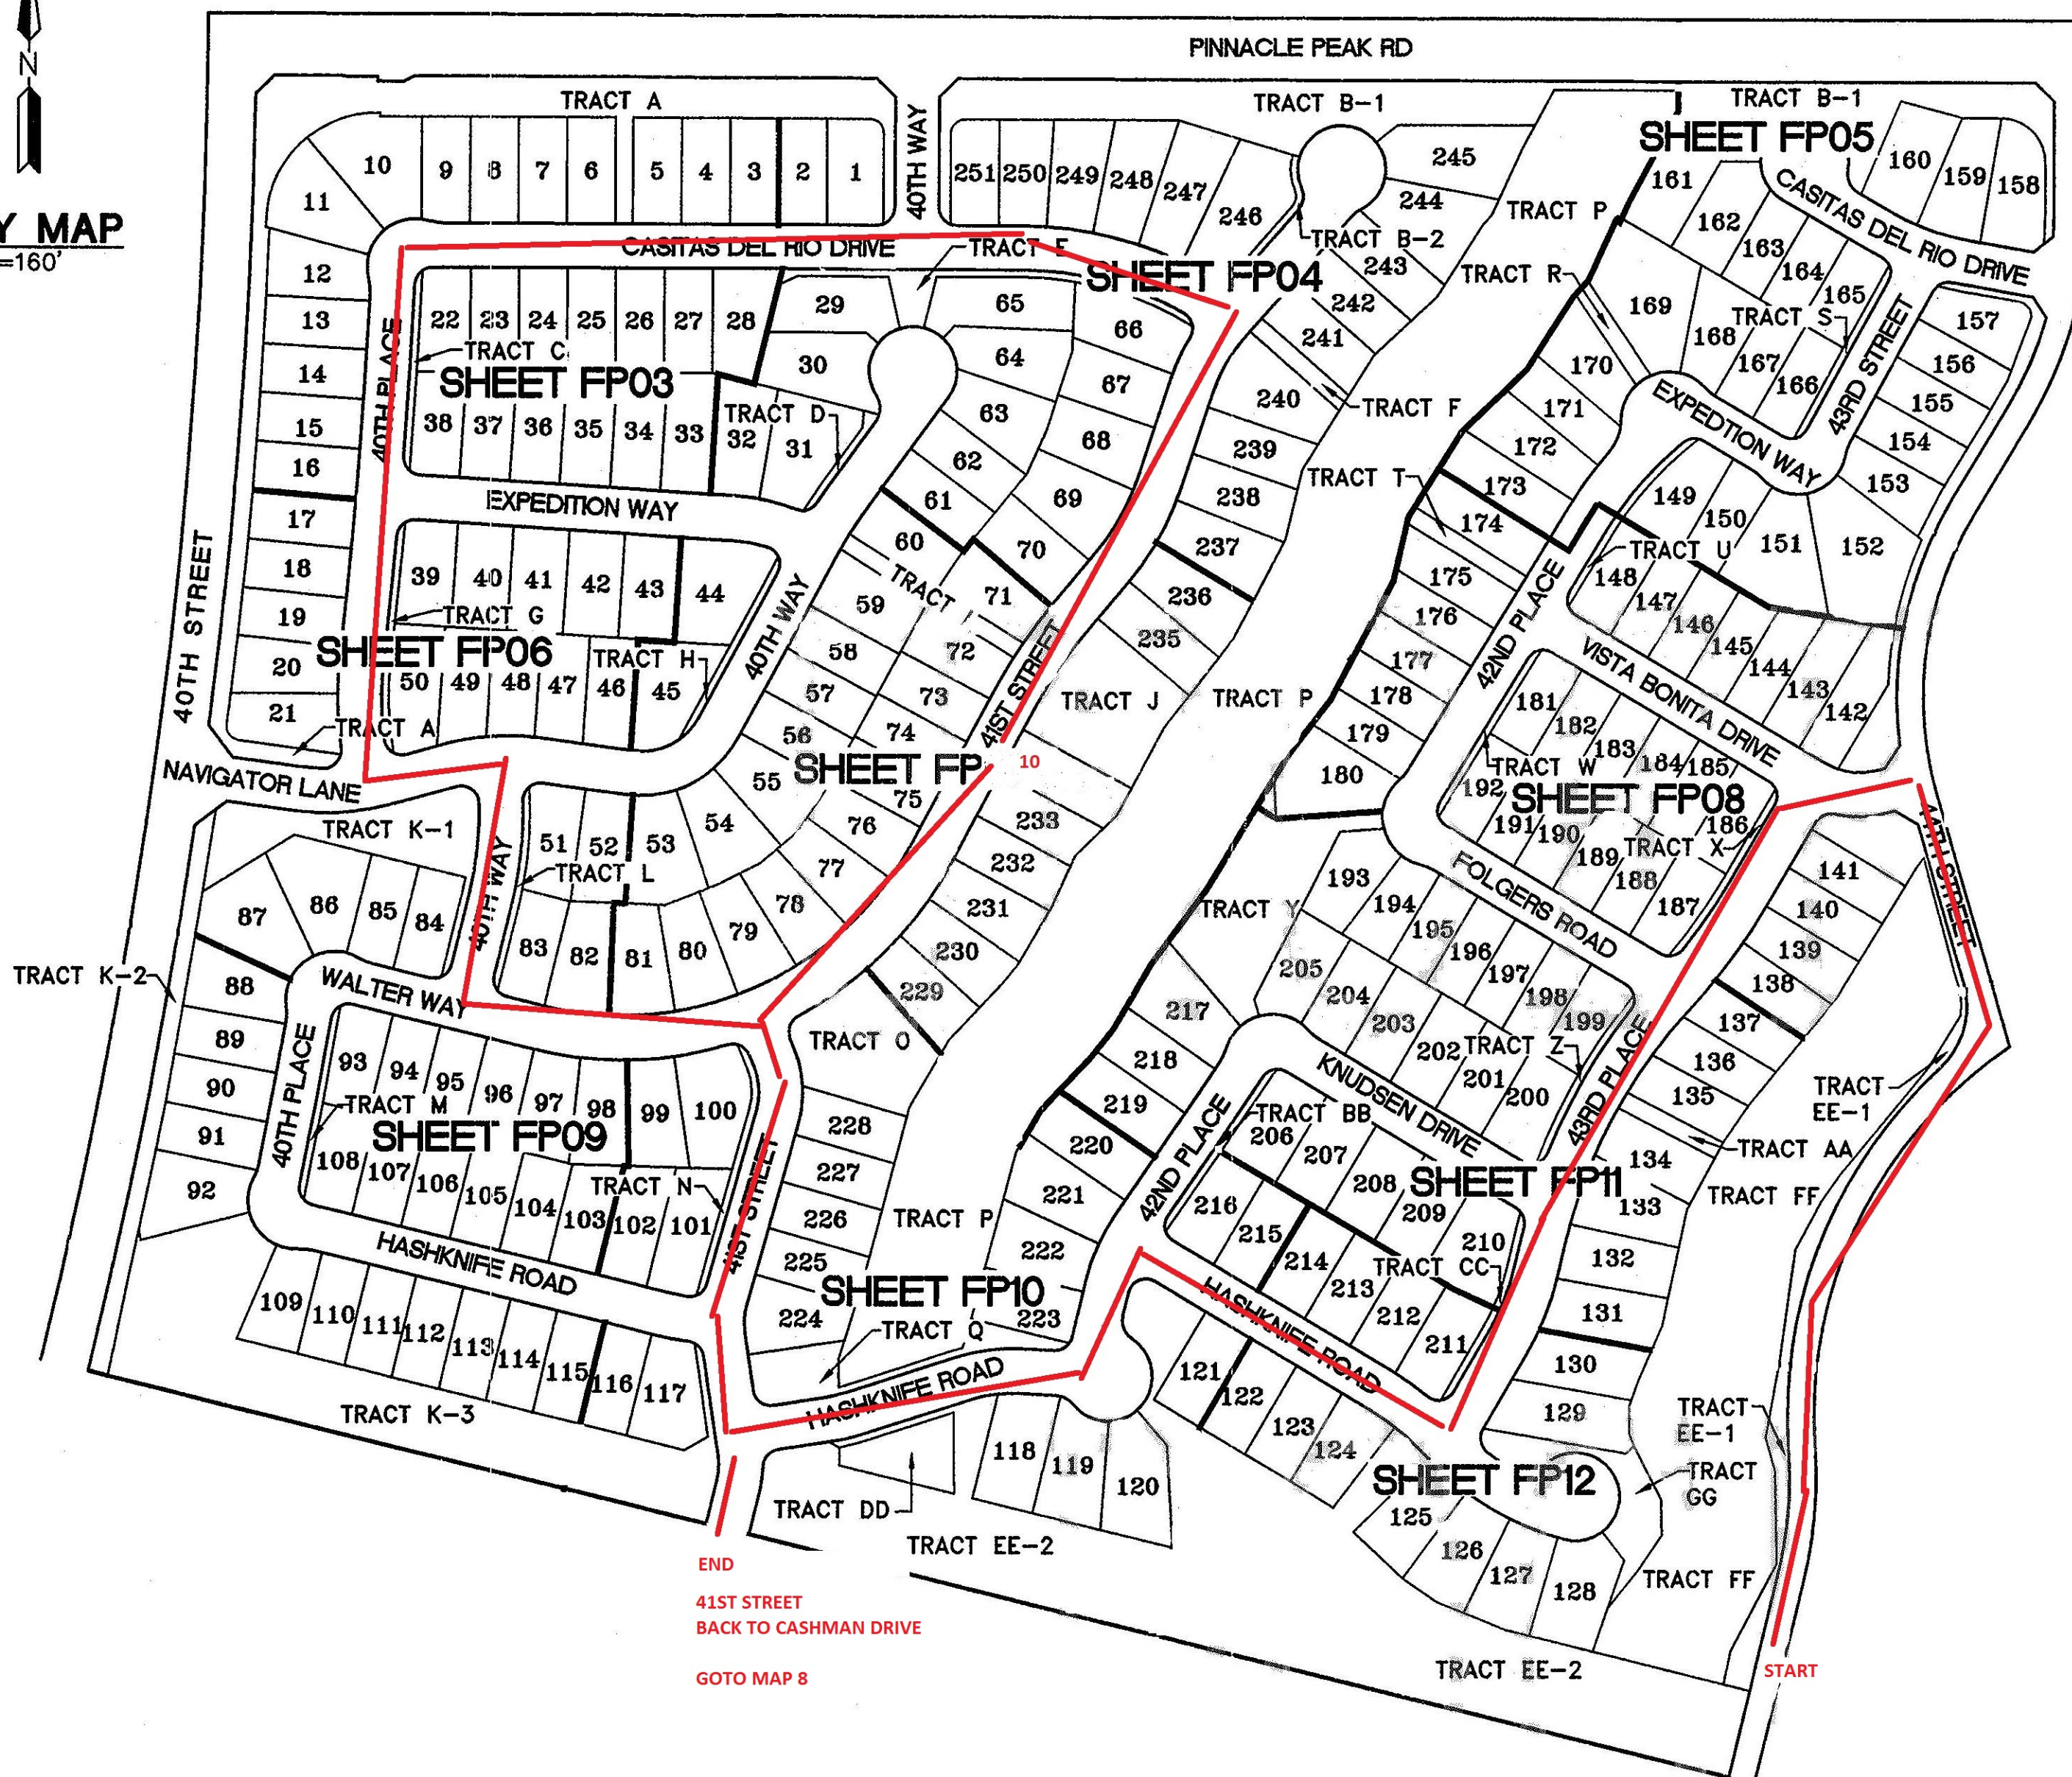

END: GO TO MAP 2

START

END

Parcel 26

GO TO MAP 4

Parcel 18

Parcel 7.5

GO TO MAP 6

END

START

Parcel 7.7

GO TO CIELO
ENTER VISTA BONITA

END

GO TO MAP 7

START

Parcel 7.8

KEY MAP
1"=160'

END
41ST STREET
BACK TO CASHMAN DRIVE
GOTO MAP 8

START

AVIANO

A TOLL BROTHERS COMMUNITY

AT

Desert Ridge

GREY PICKETT
landscape architecture community design

START

LEFT ON BLACK MOUNTAIN BLVD

GO TO MAP 9

END

BLACK MOUNTAIN PARKWAY

PINNACLE PEAK ROAD

DEER VALLEY DRIVE

ADAMS STREET