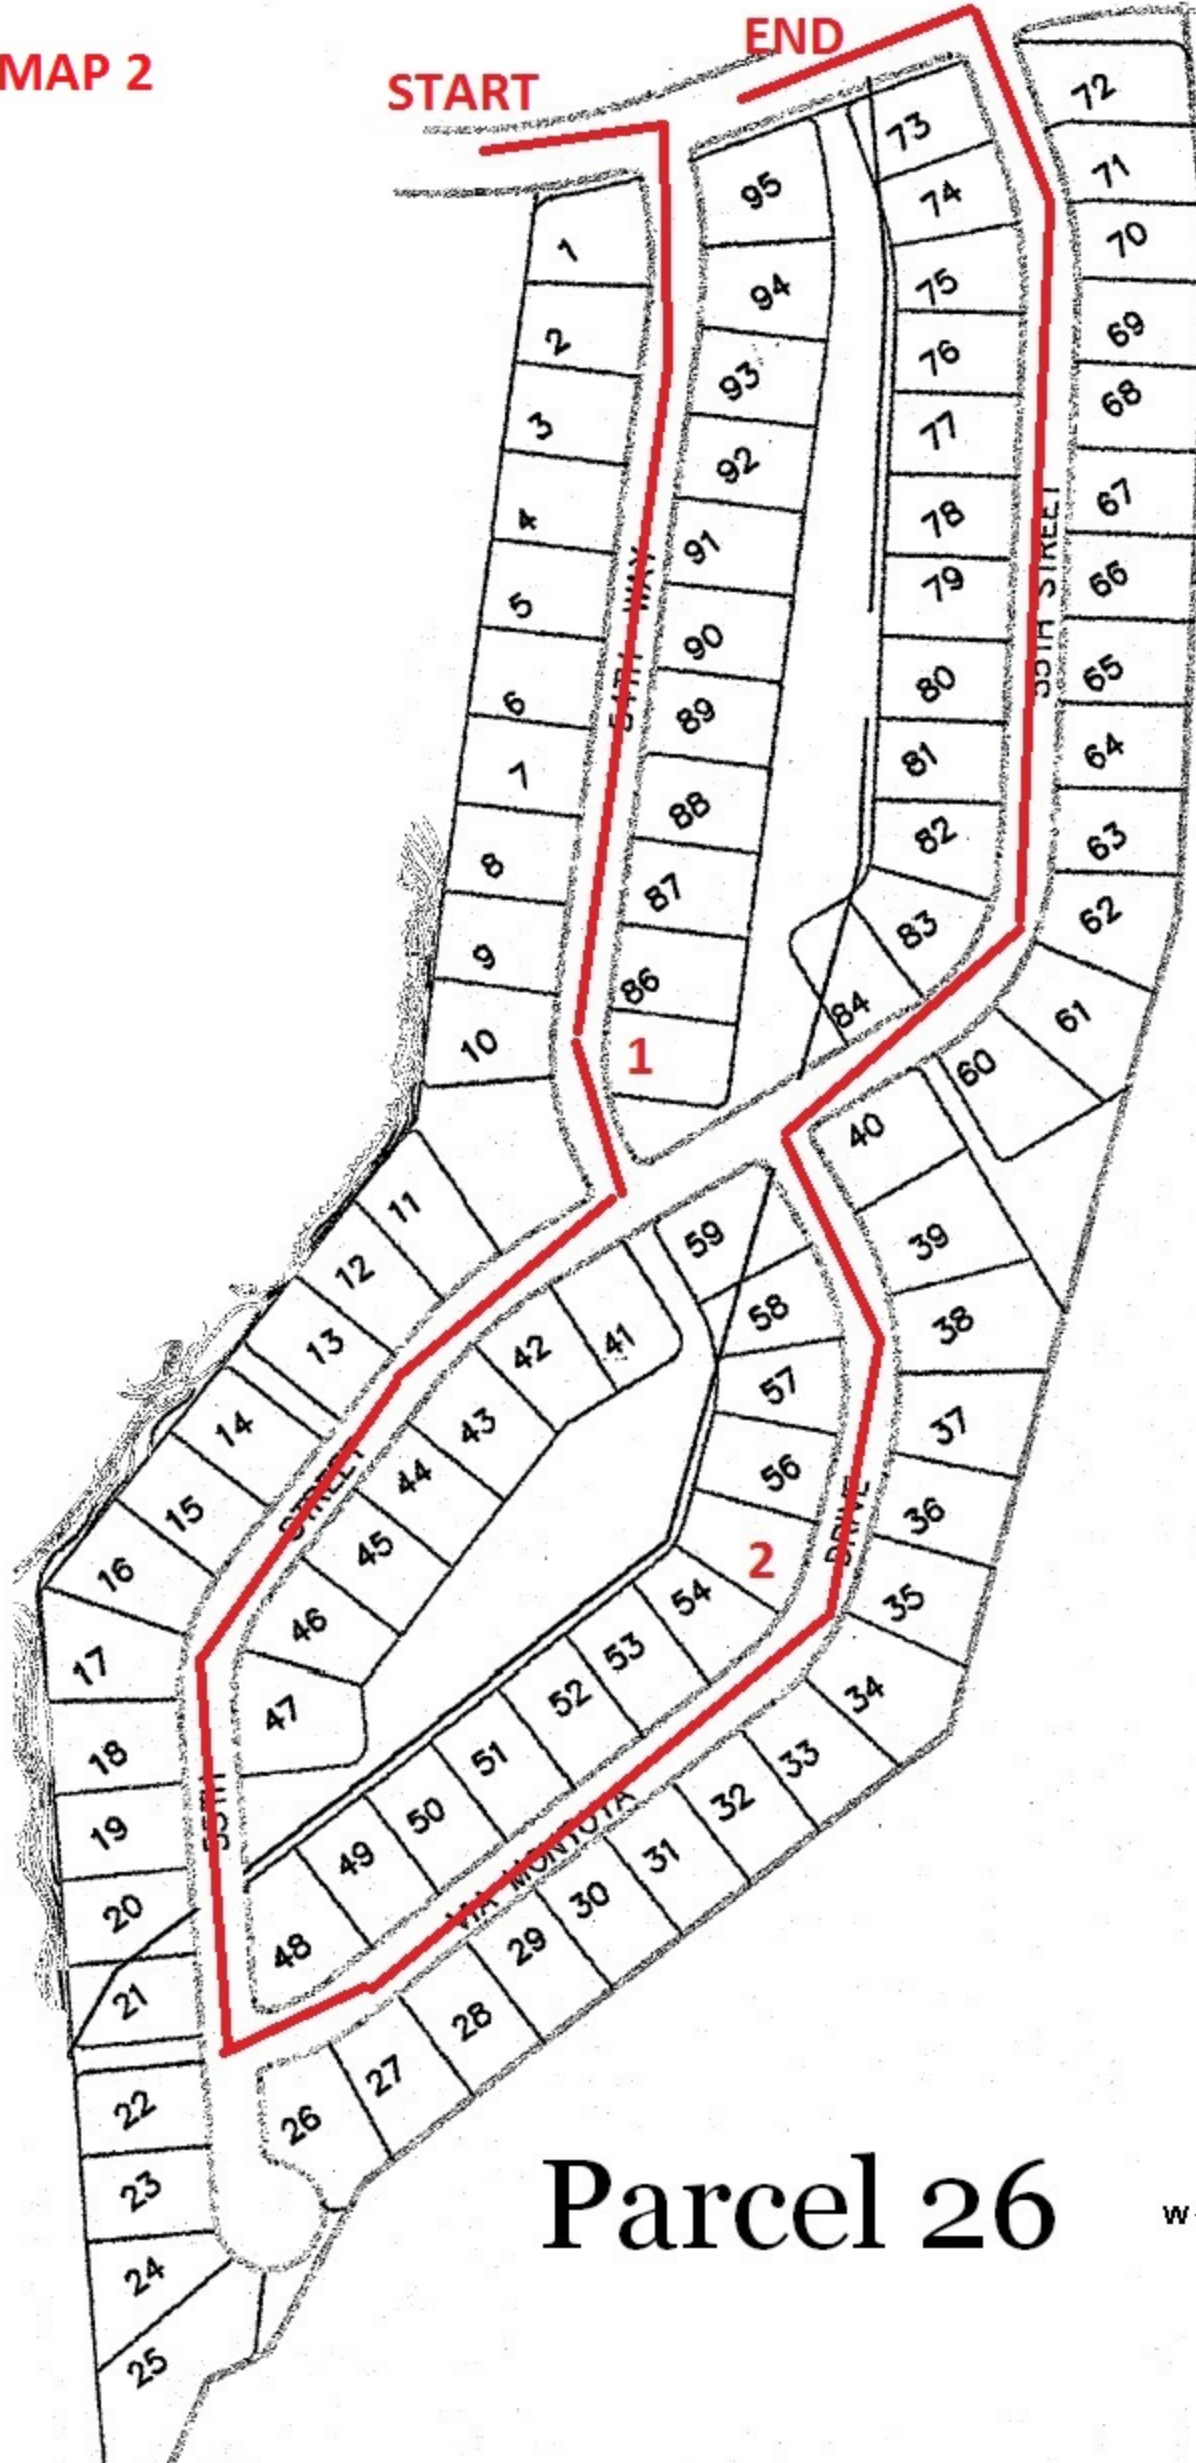

END: GO TO MAP 2

START

END

Parcel 26

GO TO MAP 4

Parcel 18

Parcel 7.5

GO TO MAP 6

END

START

Parcel 7.7

GO TO CIELO
ENTER VISTA BONITA

END

GO TO MAP 7

START

Parcel 7.8

KEY MAP
1"=160'

END
41ST STREET
BACK TO CASHMAN DRIVE
GOTO MAP 8

START

AVIANO

A TOLL BROTHERS COMMUNITY

AT

Desert Ridge

GREY PICKETT
landscape architecture community design

START

LEFT ON BLACK MOUNTAIN BLVD

GO TO MAP 9

END

BLACK MOUNTAIN PARKWAY

PINNACLE PEAK ROAD

DEER VALLEY DRIVE

ADAMS STREET