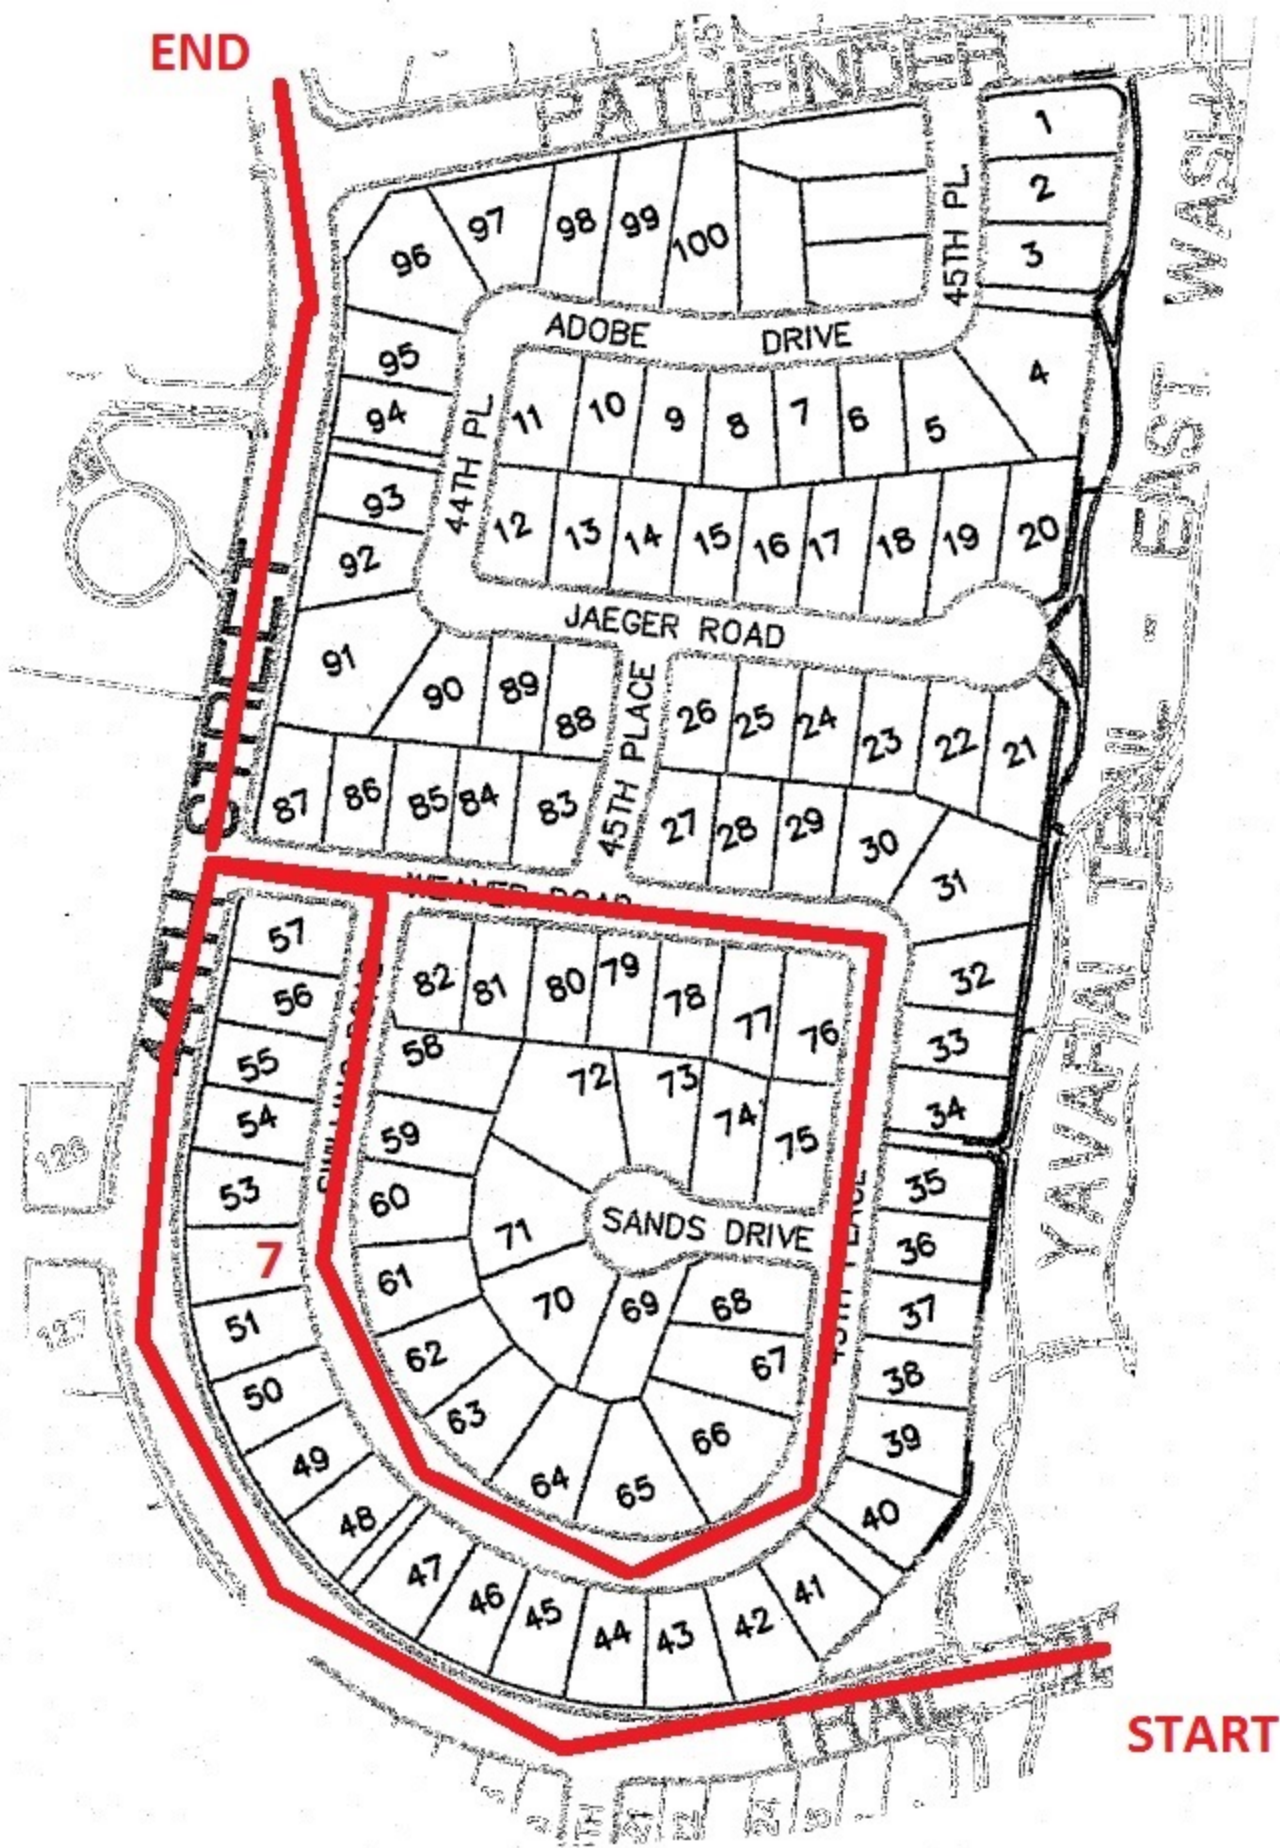

END: GO TO MAP 2

START

END

Parcel 26

GO TO MAP 4

Parcel 18

Parcel 7.5

GO TO MAP 6

END

START

Parcel 7.7

GO TO CIELO
ENTER VISTA BONITA

END

GO TO MAP 7

START

Parcel 7.8

KEY MAP
1"=160'

END
41ST STREET
BACK TO CASHMAN DRIVE
GOTO MAP 8

START

AVIANO

A TOLL BROTHERS COMMUNITY

AT

Desert Ridge

GREY PICKETT
landscape architecture community design

START

LEFT ON BLACK MOUNTAIN BLVD

GO TO MAP 9

END

BLACK MOUNTAIN PARKWAY

PINNACLE PEAK ROAD

DEER VALLEY DRIVE

ADAMS STREET